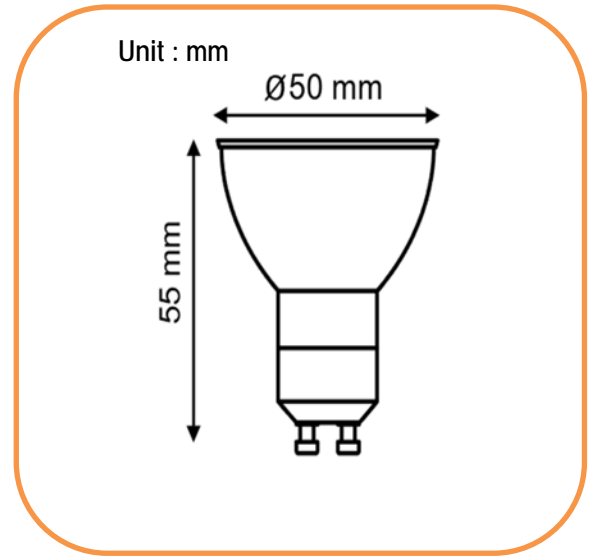

LED PRESTIGE KOOL LED

General Specifications

Product Type	Lighting Indoor
Application	Hotel, Home, Conference room, etc.
Lamp Model	Prestige GU10 8W
Model Number	8W
Light Source	9 PCS (2835)
Color Temp (K)	6500/4000/3000
Life Span	25 000 hrs
Warranty	2 years
Net Weight (gr)	50 Gr (1PCS)
Gross Weight (Kg)	6 Kg (100PCS)
Package Dimension (mm)	525X270X145 (100Pcs)

Dimension Specifications

Electrical Specifications

Driver Type	Internal
Input Voltage (V)	.AC 170-250
Frequency (Hz)	50
CRI - RA	≥80

Dimension Specifications

Operating Environment (°C/RH)	-20~45/10%~90%
Storage Temp. °C	-20~60
Body Material	Aluminium + Plastic Body + PC Cover
IP	20

Photometric Specifications

Liminous Flux (Lm) : 640 Beam angle : 120 Degree