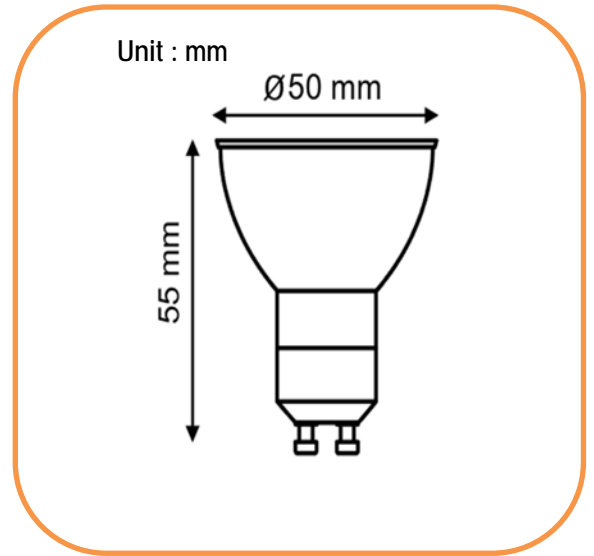

LED PRESTIGE KOOL LED

General Specifications

Product Type	Lighting Indoor
Application	Hotel, Home, Conference room, etc.
Lamp Model	Prestige GU10 6W
Model Number	6W
Light Source	7 PCS (2835)
Color Temp (K)	6500/4000/3000
Life Span	25 000 hrs
Warranty	2 years
Net Weight (gr)	45 Gr (1PCS)
Gross Weight (Kg)	5.5 Kg (100PCS)
Package Dimension (mm)	525X270X145 (100Pcs)

Dimension Specifications

Electrical Specifications

Driver Type	Internal
Input Voltage (V)	.AC 170-250
Frequency (Hz)	50
CRI - RA	≥80

Dimension Specifications

Operating Environment (°C/RH)	-20~45/10%~90%
Storage Temp. °C	-20~60
Body Material	Aluminium + Plastic Body + PC Cover
IP	20

Photometric Specifications

Liminous Flux (Lm) : 480

Beam angle : 120 Degree