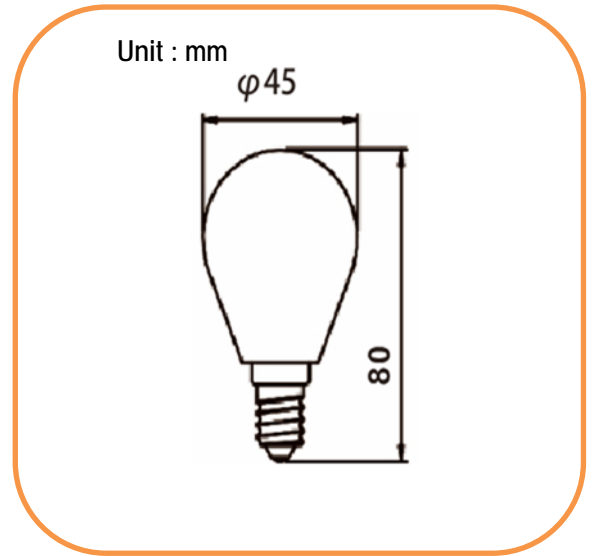

LED BULB KOOL LED

General Specifications

Product Type	Lighting Indoor
Application	Hotel, Home, Conference room, etc.
Model Number	6W
Light Source	7 PCS (2835)
Color Temp (K)	6500/4000/3000
Life Span	25 000 hrs
Warranty	2 years
Net Weight (gr)	40 Gr (1PCS)
Gross Weight (Kg)	5 Kg (100PCS)
Package Dimension (mm)	475X245X190 (100Pcs)

Dimension Specifications

Electrical Specifications

Driver Type	Internal
Input Voltage (V)	.AC 170-250
Frequency (Hz)	50
CRI - RA	≥80

Dimension Specifications

Operating Environment (°C/RH)	-20~45/10%~90%
Storage Temp. °C	-20~60
Body Material	Aluminium + Plastic Body + PC Cover
IP	20

Photometric Specifications

Liminous Flux (Lm) : 480	Beam angle : 180 Degree
--------------------------	-------------------------