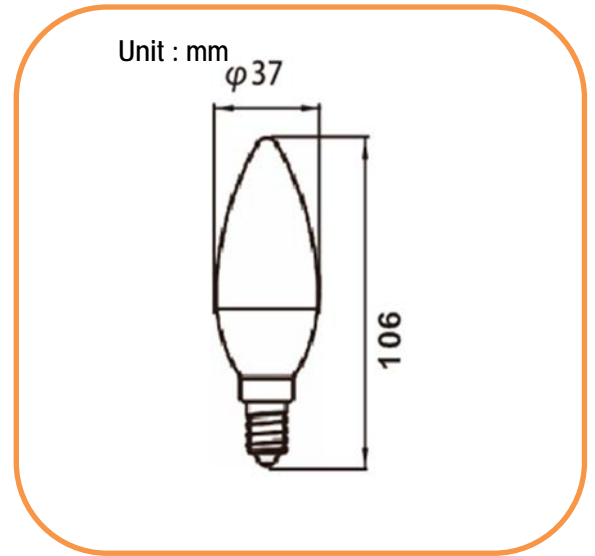

**LED FLAM KOOL LED**

General Specifications

Product Type	Lighting Indoor
Application	Hotel, Home, Conference room, etc.
Lamp Model	CANDLE LAMP C37E14 6W
Model Number	6W
Light Source	7 PCS (2835)
Color Temp (K)	6500/4000/3000
Life Span	25 000 hrs
Warranty	2 years
Net Weight (gr)	40 Gr (1PCS)
Gross Weight (Kg)	5 Kg (100PCS)
Package Dimension (mm)	425X220X240 (100Pcs)

Dimension Specifications

Electrical Specifications

Driver Type	Internal
Input Voltage (V)	.AC 170-250
Frequency (Hz)	50
CRI - RA	$\geq 80$

Dimension Specifications

Operating Environment (°C/RH)	-20~45/10%~90%
Storage Temp. °C	-20~60
Body Material	Aluminium + Plastic Body + PC Cover
IP	20

Photometric Specifications

Liminous Flux (Lm) : 480      Beam angle : 180 Degree